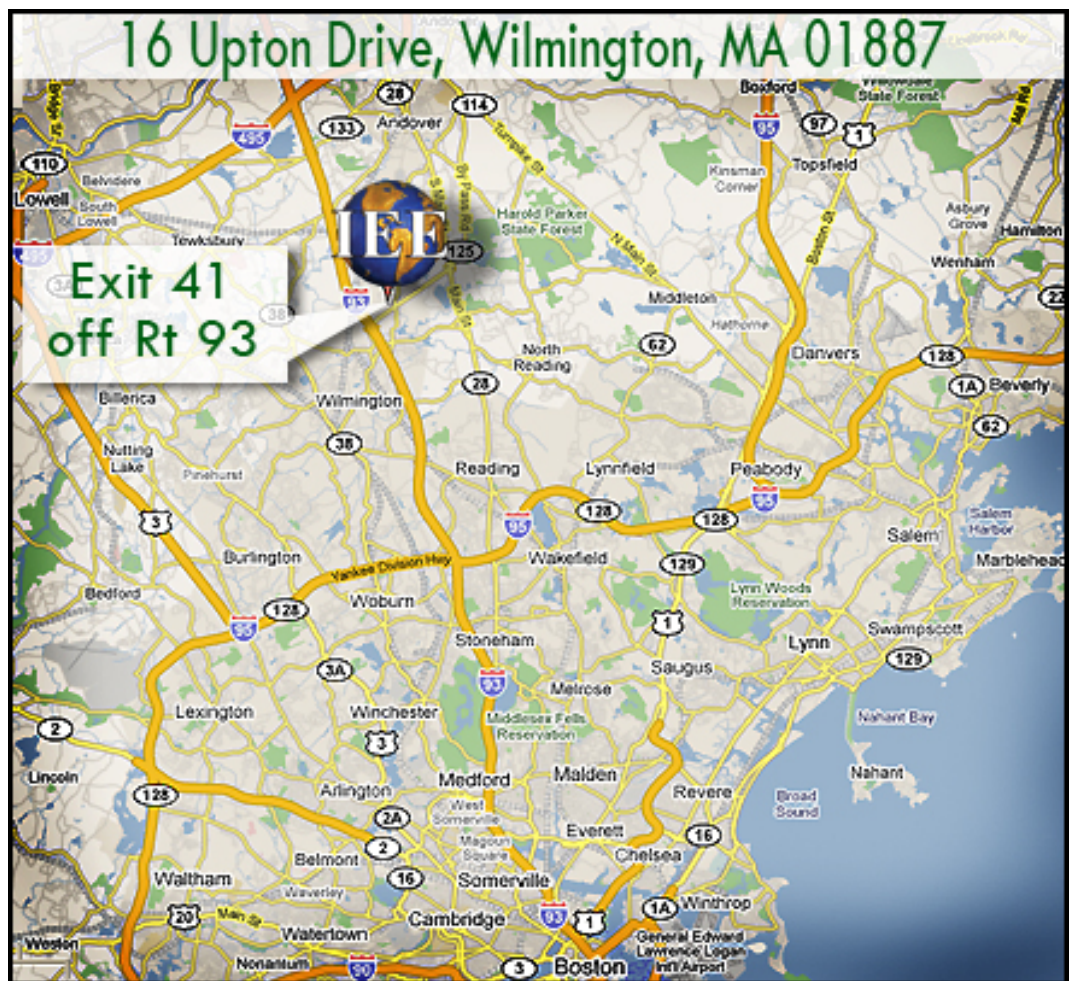

Wilmington, MA location Directions & Map

From Boston - 93 North

Take 93 North to Exit 41 (Route 125). Turn right onto Route 125 East. At the second traffic light, (less than a mile) turn left onto Andover Street. Take your first left onto Upton Drive. #16 is on the left. IEE is next to the Sandwich Exchange.

From NH - 93 South

Take 93 South to Exit 41 (Route 125). Turn left onto Route 125 East. At the second traffic light, (less than a mile) turn left onto Andover Street. Take your first left onto Upton Drive. #16 is on the left. IEE is next to the Sandwich Exchange.

Arriving by Commuter Rail

IEE is close to the MBTA Commuter train's Haverhill line (purple) / Wilmington station. Be aware that the train station is 4.5 miles from IEE, you would then need to take a taxi from the train station to our facility. Depending on the time and direction you are traveling, either the Reading or North Wilmington stations often have more frequent service though slightly longer taxi rides. For more information, call Boston MBTA at 617-222-3200, or 1-800-392-6100.